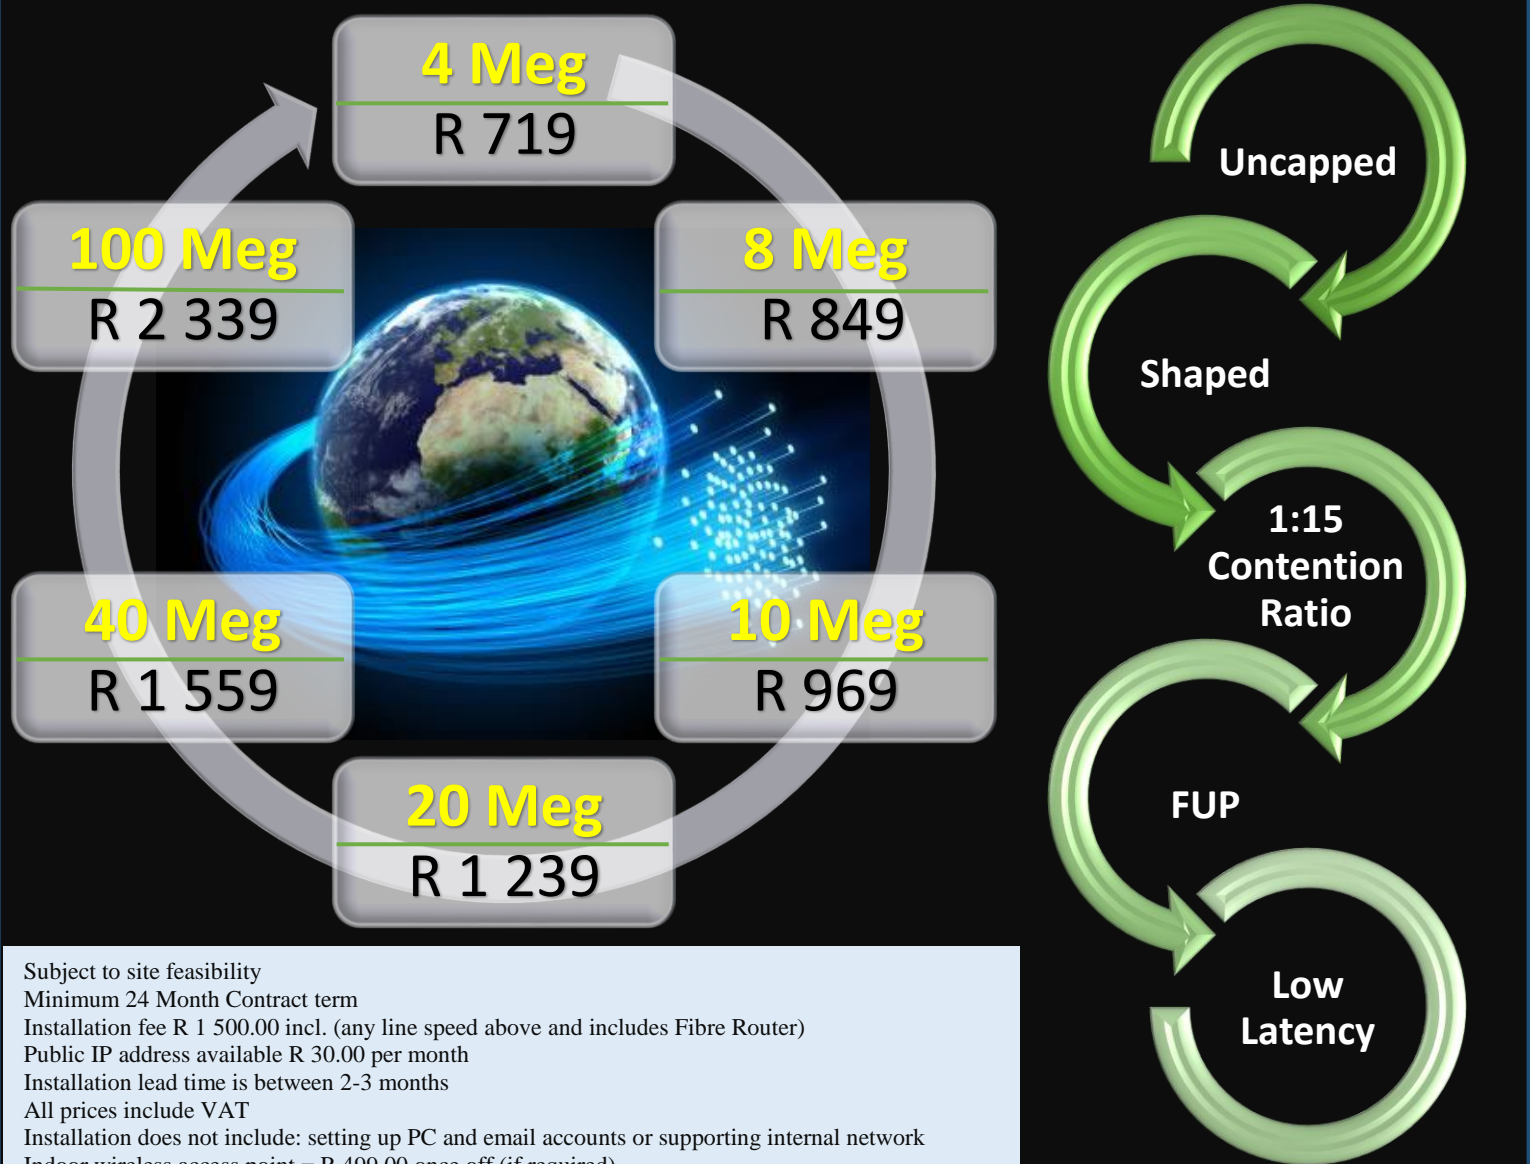

Fibre To The Home Lite (FTTH-L)

Subject to site feasibility
Minimum 24 Month Contract term
Installation fee R 1 500.00 incl. (any line speed above and includes Fibre Router)
Public IP address available R 30.00 per month
Installation lead time is between 2-3 months
All prices include VAT
Installation does not include: setting up PC and email accounts or supporting internal network
Indoor wireless access point = R 499.00 once off (if required)
Backup wireless link or 3G router can be supplied (if required)