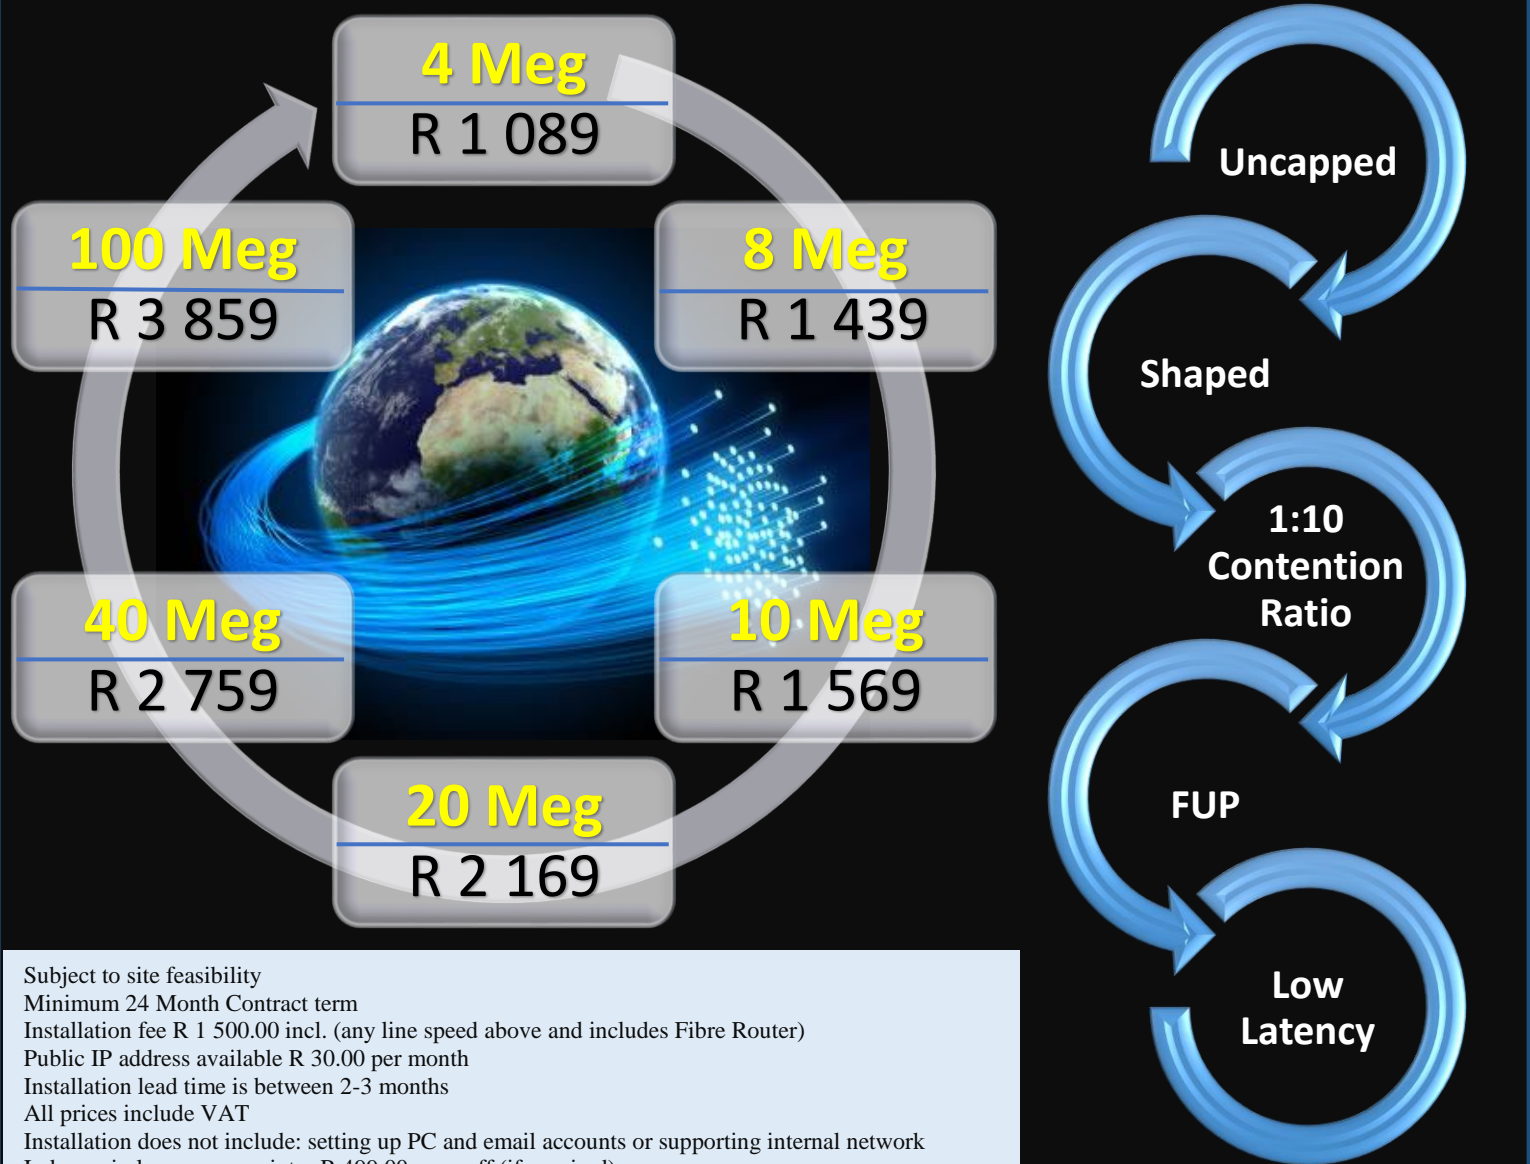

# Fibre To The Home Premium (FTTH-P)

Subject to site feasibility  
Minimum 24 Month Contract term  
Installation fee R 1 500.00 incl. (any line speed above and includes Fibre Router)  
Public IP address available R 30.00 per month  
Installation lead time is between 2-3 months  
All prices include VAT  
Installation does not include: setting up PC and email accounts or supporting internal network  
Indoor wireless access point = R 499.00 once off (if required)  
Backup wireless link or 3G router can be supplied (if required)